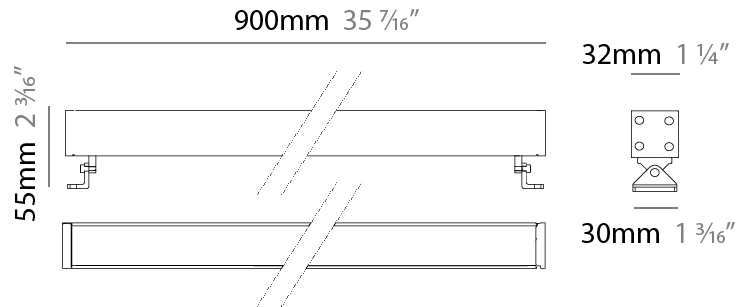

GENERAL

Series: Mini Corniche
Brand: Platek
Division: Exterior
Mounting Type: Surface
Mounting Location: Wall
Subcategory: Wallwash

PHYSICAL

Shape: Rectangle
Length (mm): 900
Length (in): 35 7/16
Width (mm): 32
Width (in): 1 1/4
Height (mm): 32
Height (in): 1 1/4
Extension (mm): 55
Extension (in): 2 3/16
Light Distribution: Adjustable / Direct
Weight (kg): 2.2
Weight (lbs): 4.8
Screws: A4 stainless steel
Diffuser: Clear tempered glass
Gasket: Gore-Tex valve to prevent condensation inside the fitting.
Fixture Finish: BLK / WHI / GRY / COR / ANT / BRZ
Fixture Material: Extruded Aluminum

ELECTRICAL

Lamp Type: LED
Total Output Wattage (W): 35
Dimming: Bluetooth technology or DMX
Control Gear: DMX
Driver Included: No
Driver Location: Remote
Driver Type: Constant Current - Universal
Driver Class: Class 2
Input Voltage (V): 120 - 277
Constant Current (MA): 500

LED

Number of LEDs: 24
Color Temperature (°K): RGBW
CRI: >80 CRI
Lamp Life (hrs): 60000
Special LEDs offerings: RGBW

OPTICAL

Optic°: 26 / 40 / ELL

RATINGS AND CERTIFICATIONS

Certified By: Certified for North American Standards
IP rating: IP65
IK Rating: IK07
Bug Rating: B1 U0 G0
Upon Request: Higher Maximum Ambient Temperature