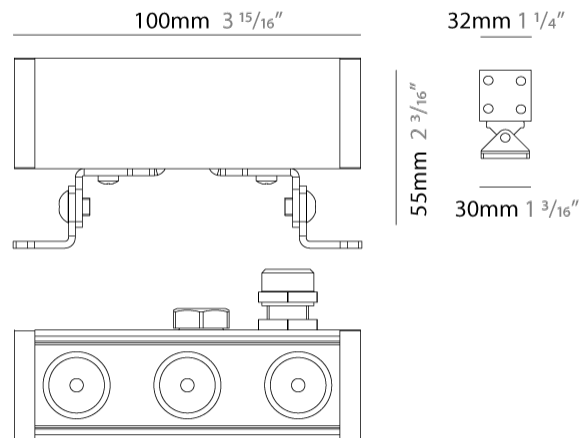

GENERAL

Series: Mini Corniche
Brand: Platek
Division: Exterior
Mounting Type: Surface
Mounting Location: Wall
Subcategory: Wallwash

PHYSICAL

Shape: Rectangle
Length (mm): 100
Length (in): 3 15/16
Width (mm): 32
Width (in): 1 1/4
Height (mm): 32
Height (in): 1 1/4
Extension (mm): 55
Extension (in): 2 3/16
Light Distribution: Adjustable / Direct
Weight (kg): 1.2
Weight (lbs): 2.6
Screws: A4 stainless steel
Diffuser: Clear tempered glass
Gasket: Gore-Tex valve to prevent condensation inside the fitting.
Fixture Finish: [BLK](#) / [WHI](#) / [GRY](#) / [COR](#) / [ANT](#) / [BRZ](#)
Fixture Material: Extruded Aluminum

ELECTRICAL

Lamp Type: LED
Total Output Wattage (W): 6
Dimming: Bluetooth technology or DMX
Control Gear: DMX
Driver Included: No
Driver Location: Remote
Driver Type: Constant Current - Universal
Driver Class: Class 2
Input Voltage (V): 120 - 277
Constant Current (MA): 500

LED

Number of LEDs: 4
Color Temperature (°K): RGBW
CRI: >80 CRI
Lamp Life (hrs): 60000
Special LEDs offerings: RGBW

OPTICAL

Optic°: [26](#) / [40](#) / [ELL](#)

RATINGS AND CERTIFICATIONS

Certified By: Certified for North American Standards
IP rating: IP65
IK Rating: IK07
Bug Rating: B1 U0 G0
Upon Request: Higher Maximum Ambient Temperature