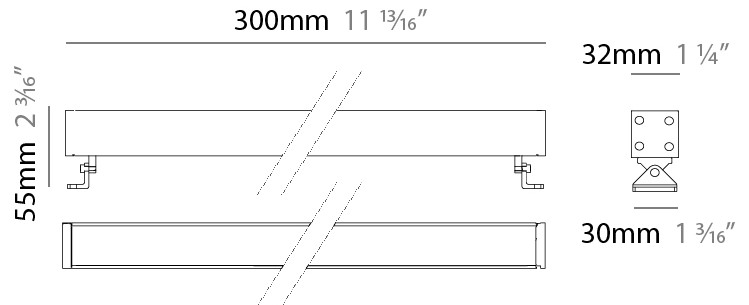

1. To build a product code in our configurator select the specify button on the base model # product page
2. To build a manual product code on this datasheet choose from the options listed below in blue font and add the suffix to the base model #

GENERAL

Series: Mini Corniche

Brand: Platek

Division: Exterior

Mounting Type: Surface

Mounting Location: Wall

Subcategory: Wallwash

PHYSICAL

Shape: Rectangle

Length (mm): 300

Length (in): 11 ¹³/₁₆

Width (mm): 32

Width (in): 1 ¹/₄

Extension (mm): 55

Extension (in): 2 ³/₁₆

Light Distribution: Adjustable / Direct

Weight (kg): 1.2

Weight (lbs): 2.6

Screws: A4 stainless steel

Diffuser: Clear tempered glass

Gasket: Gore-Tex valve to prevent condensation inside the fitting.

Fixture Finish: [BLK](#) / [WHI](#) / [GRY](#) / [COR](#) / [ANT](#) / [BRZ](#)

Fixture Material: Extruded Aluminum

ELECTRICAL

Lamp Type: LED

Total Output Wattage (W): 11.5

Dimming: Bluetooth technology or DMX

Driver Included: No

Driver Location: Remote

Driver Type: Constant Current - Universal

Driver Class: Class 2

Input Voltage (V): 120 - 277

Constant Current (MA): 500

LED

Number of LEDs: 8

Color Temperature (°K): RGBW

CRI: >80 CRI

Lamp Life (hrs): 60000

Special LEDs offerings: RGBW

OPTICAL

Optic°: [26](#) / [40](#) / [ELL](#)

RATINGS AND CERTIFICATIONS

Certified By: Certified for North American Standards

IP rating: IP65

IK Rating: IK07

Bug Rating: B1 U0 G0

Upon Request: Higher Maximum Ambient Temperature