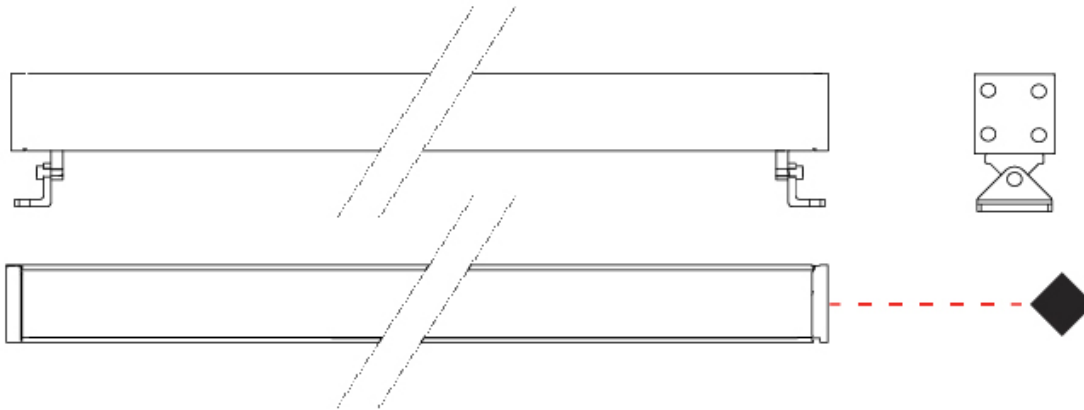

MINI CORNICHE SURFACE

E9W591-

PROJECT _____

TYPE _____

SPECIFIER _____

QUANTITY _____

DATE _____

E